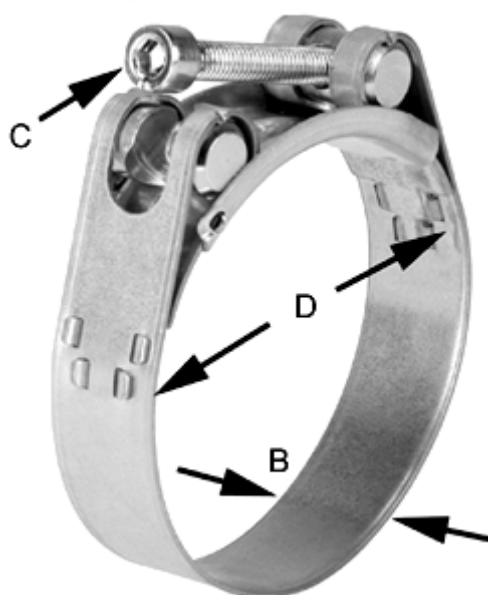

Article number: 025927201061

Description: Heavy Duty Clamp GBS M 61/20 W1 ISK QRC

## Measures

---

C (screw type)	= ISK
Diameter D	= 59-63
Width B	= 20